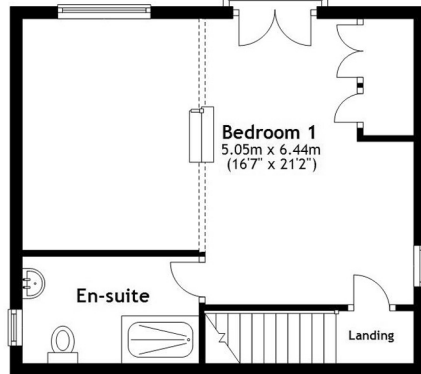

Ground Floor

Approx. 204.0 sq. metres (2195.5 sq. feet)

First Floor

Approx. 37.7 sq. metres (405.6 sq. feet)

Total area: approx. 241.7 sq. metres (2601.1 sq. feet)

Castleton, Dartmouth