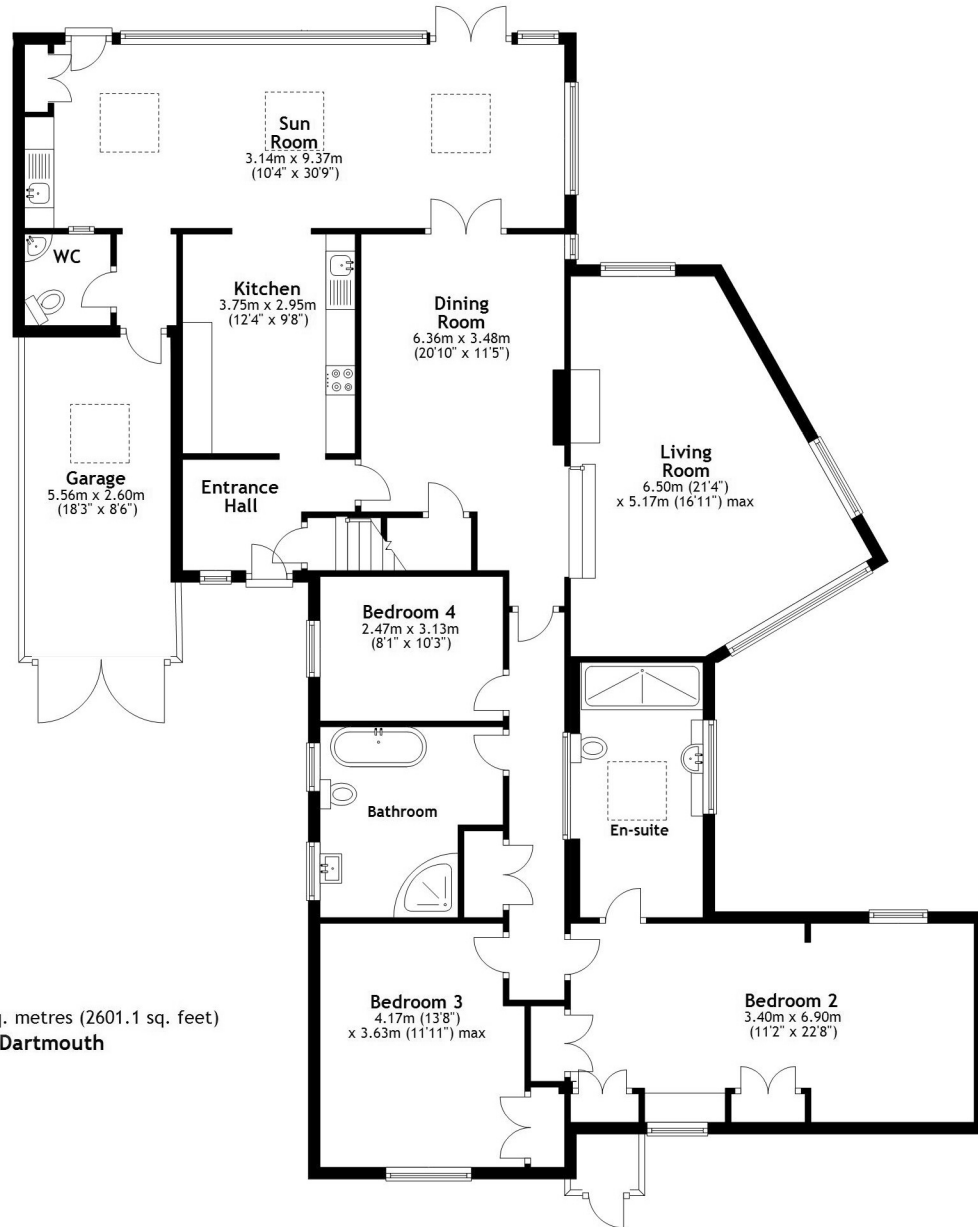

Ground Floor

Approx. 204.0 sq. metres (2195.5 sq. feet)

First Floor

Approx. 37.7 sq. metres (405.6 sq. feet)

Total area: approx. 241.7 sq. metres (2601.1 sq. feet)

Castleton, Dartmouth